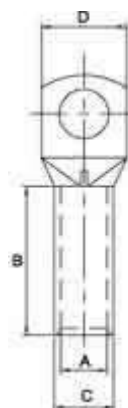

## Long Barrel Tinned Copper Cable Terminal End Long Barrel Terminal Ends in Copper / Long Barrel Cable Lugs

We manufacture and export Long Barrel Tinned Copper Cable Terminal End. Our range of Cable Lugs and Terminal Ends also includes Long Barrel Cable Lug. We offer Long Barrel Tinned Copper Cable Terminal Ends in copper finish of Electro Tinned to BS 18721984. Manufactured under strict quality control and confirm to the specification and requirements of our clients.

**MATERIAL** - E - COPPER  
**FINISH** - ELECTRO TINNED  
**FEATURES** - WITH INSPECTION HOLE  
**HOLE**

Cable mm <sup>2</sup>	Stud Hole E	Dimensions (mm <sup>2</sup> )					Product Code
		A	C	D	B	L	
10 - 6	6.4	4.7	6.9	11.9	19	35	L04-LBT 10 - 6
10 - 8	8.3	4.7	6.9	13.5	19	38	L04-LBT 10 - 8
16 - 6	6.4	5.6	7.8	11.9	23	39	L04-LBT 16 - 6
16 - 8	8.3	5.6	7.8	13.6	23	42	L04-LBT 16 - 8
25 - 8	8.3	7.1	9.5	13.5	29	50	L04-LBT 25 - 8
25 - 10	10.5	7.1	9.5	16	29	53	L04-LBT 25 - 10
35 - 8	8.3	8.2	11	15.7	30	54	L04-LBT 35 - 8
35 - 10	10.5	8.2	11	15.7	30	58	L04-LBT 35 - 10
50 - 10	10.5	9.5	12.5	17.9	35	64	L04-LBT 50 - 10
50 - 12	13	9.5	12.5	17.9	35	64	L04-LBT 50 - 12
70 - 10	10.5	11.5	15	21.5	38	70	L04-LBT 70 - 10
70 - 12	13	11.5	15	21.5	38	70	L04-LBT 70 - 12
95 - 14	14.5	13.5	17	24.7	43	88	L04-LBT 95 - 14
95 - 16	16.5	13.5	17	24.7	43	88	L04-LBT 95 - 16
120 - 14	14.5	15.6	20	28.9	49	94	L04-LBT 120 - 14
120 - 16	16.5	15.6	20	28.9	49	94	L04-LBT 120 - 16
150 - 14	14.5	16.5	21	30.4	56	102	L04-LBT 150 - 14
150 - 16	16.5	16.5	21	30.4	56	102	L04-LBT 150 - 16
185 - 14	14.5	18.4	23.6	37	63	113	L04-LBT 185 - 14
185 - 16	16.5	18.4	23.6	37	63	113	L04-LBT 185 - 16
240 - 14	14.5	21.2	26.4	41	66	119	L04-LBT 240 - 14

240 - 16	16.5	21.2	26.4	41	66	119	L04-LBT 120 - 16
300 - 14	14.5	23.4	28.6	45.6	77	133	L04-LBT 300 - 14
400 - 16	16.5	26.8	32.8	50	71.7	140	L04-LBT 400 - 16

Other Hole Sizes Available As Per Request.

**Field Names:**