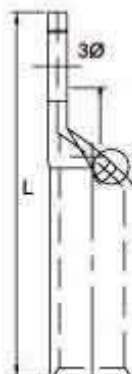

## Long Barrel Tinned Copper Cable Terminal End Long Barrel Terminal Ends in Copper / Long Barrel Cable Lugs

We manufacture and export Long Barrel Tinned Copper Cable Terminal End. Our range of Cable Lugs and Terminal Ends also includes Long Barrel Cable Lug. We offer Long Barrel Tinned Copper Cable Terminal Ends in copper finish of Electro Tinned to BS 18721984. Manufactured under strict quality control and confirm to the specification and requirements of our clients.

**MATERIAL** - E - COPPER  
**FINISH** - ELECTRO TINNED  
**FEATURES** - WITH INSPECTION HOLE  
**HOLE**

Cable mm <sup>2</sup>	Stud Hole E	Dimensions (mm <sup>2</sup> )					Product Code
		A	C	D	B	L	
10 - 6	6.4	4.7	6.9	11.9	19	35	L04-LBT 10 - 6
10 - 8	8.3	4.7	6.9	13.5	19	38	L04-LBT 10 - 8
16 - 6	6.4	5.6	7.8	11.9	23	39	L04-LBT 16 - 6
16 - 8	8.3	5.6	7.8	13.6	23	42	L04-LBT 16 - 8
25 - 8	8.3	7.1	9.5	13.5	29	50	L04-LBT 25 - 8
25 - 10	10.5	7.1	9.5	16	29	53	L04-LBT 25 - 10
35 - 8	8.3	8.2	11	15.7	30	54	L04-LBT 35 - 8
35 - 10	10.5	8.2	11	15.7	30	58	L04-LBT 35 - 10
50 - 10	10.5	9.5	12.5	17.9	35	64	L04-LBT 50 - 10
50 - 12	13	9.5	12.5	17.9	35	64	L04-LBT 50 - 12
70 - 10	10.5	11.5	15	21.5	38	70	L04-LBT 70 - 10
70 - 12	13	11.5	15	21.5	38	70	L04-LBT 70 - 12
95 - 14	14.5	13.5	17	24.7	43	88	L04-LBT 95 - 14
95 - 16	16.5	13.5	17	24.7	43	88	L04-LBT 95 - 16
120 - 14	14.5	15.6	20	28.9	49	94	L04-LBT 120 - 14
120 - 16	16.5	15.6	20	28.9	49	94	L04-LBT 120 - 16
150 - 14	14.5	16.5	21	30.4	56	102	L04-LBT 150 - 14
150 - 16	16.5	16.5	21	30.4	56	102	L04-LBT 150 - 16
185 - 14	14.5	18.4	23.6	37	63	113	L04-LBT 185 - 14
185 - 16	16.5	18.4	23.6	37	63	113	L04-LBT 185 - 16
240 - 14	14.5	21.2	26.4	41	66	119	L04-LBT 240 - 14

240 - 16	16.5	21.2	26.4	41	66	119	L04-LBT 120 - 16
300 - 14	14.5	23.4	28.6	45.6	77	133	L04-LBT 300 - 14
400 - 16	16.5	26.8	32.8	50	71.7	140	L04-LBT 400 - 16

Other Hole Sizes Available As Per Request.

**Field Names:**